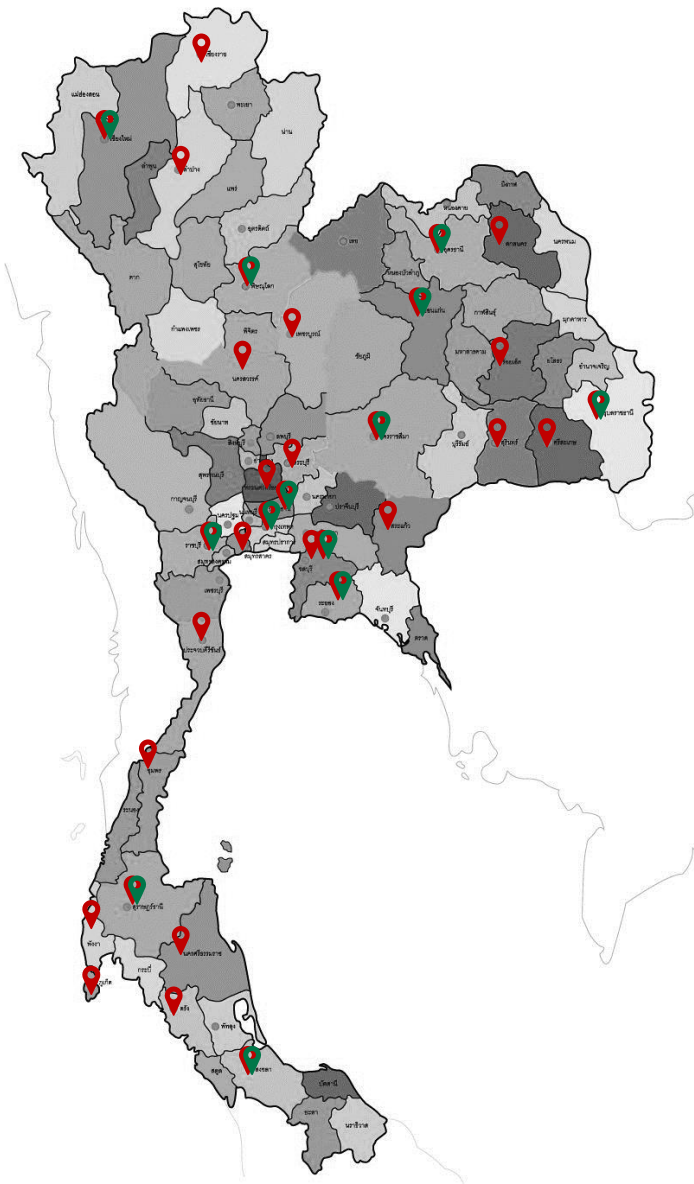

Branch & Stock 32 areas, Onsite 13 areas

Central Region	North	Northeast	South	Eastern
1. Bangkok	1. Chiang Mai	1. NakhonRatchasrima	1. Surat Thani	1. Rayong
2. Pathum Thani	2. Phitsanulok	2. Ubon Ratchathani	2. Songkhla	2. Chonburi:
3. Saraburi	3. Nakhon Sawan	3. Udon Thani	3. Prachuap Khiri Khan	Pattaya
4. Ayutthaya	4. Phetchabun	4. Khon Kaen	4. Chumphon	3. Chonburi:
5. Samut Sakhon	5. Chiang Rai	5. Surin	5. Nakhon Si Thammarat	Ban Bueng
6. Ratchaburi	6. Lampang	6. Roi Et	6. Phuket	4. Sakaeo
		7. Sakon Nakhon	7. Trang	
		8. Si Sa Ket	8. Phang-nga	

Central Region	North	Northeast	South	Eastern
1. Bangkok	1. Chiang Mai	1. NakhonRatchasrima	1. Surat Thani	1. Rayong
2. Pathum Thani	2. Phitsanulok	2. Ubon Ratchathani	2. Songkhla	2. Chonburi
3. Ratchaburi		3. Udon Thani		
		4. Khon Kaen		